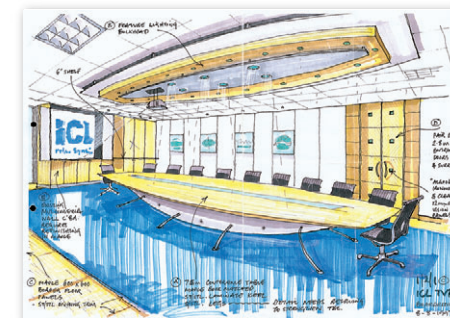

Project:
ICL Retail Systems (Europe)

"It's so refreshing to work with a company which shares my enthusiasm and design integrity, such a meeting of minds was always going to lead to impressive results"

Project Designer

Clarke Rendall's contribution to the project

- Boardroom table
- Boardroom doors
- Boardroom credenza
- Media wall
- Ceiling bulkhead

t • 01908 391600

e • salesupport@clarkerendall.com

www.clarkerendall.com